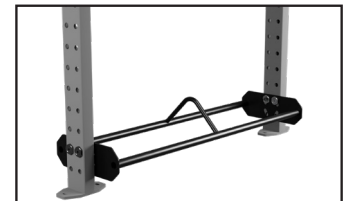

WIDE SHELF, 6'
SKU: 52-00125-60-KT
MOUNT: DUAL POST

BALL SHELF, 4'
SKU: 71-00271-60-KT
MOUNT: DUAL POST

KETTLEBELL SHELF, 4'
SKU: 73-00122-60-KT
MOUNT: DUAL POST

PLATE STORAGE, 4'
SKU: 71-00363-60-KT
MOUNT: DUAL POST