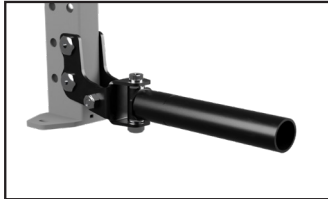

SINGLE POST ATTACHMENTS

**SINGLE POST
MOUNT LOCATIONS**

UNIVERSAL CLIP ATTACHMENT
SKU: 72-00108-60-KT
MOUNT: POST

STEP-UP
SKU: 71-00100-60-KT
MOUNT: POST

DIP BAR
SKU: 71-00101-60-KT
MOUNT: POST

LANDMINE, RIG MOUNT
SKU: 71-00227-60-KT
MOUNT: POST