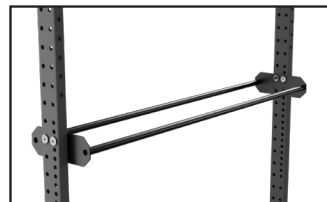

WIDE SHELF, 6'
SKU: 52-00125-60-KT
MOUNT: DUAL POST

BALL SHELF, 4'
SKU: 71-00271-60-KT
MOUNT: DUAL POST

KETTLEBELL SHELF, 4'
SKU: 73-00122-60-KT
MOUNT: DUAL POST

PLATE STORAGE, 4'
SKU: 71-00363-60-KT
MOUNT: DUAL POST

STORAGE BIN, 4'
SKU: 71-00402-60-KT
MOUNT: DUAL POST

STORAGE BIN, 6'
SKU: 52-00127-60-KT
MOUNT: DUAL POST

STABILITY BALL SHELF, 6'
SKU: 52-00156-60-KT
MOUNT: DUAL POST

PLYO SHELF, 6'
SKU: 73-00128-60-KT
MOUNT: DUAL POST