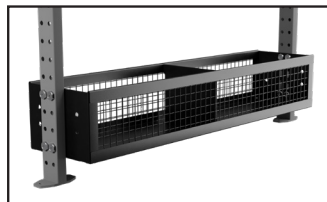

STORAGE BIN, 6'
SKU: 52-00127-60-KT
MOUNT: DUAL POST