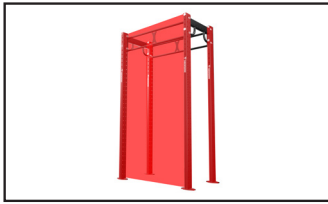

RECOMMENDED FLOOR SPACE 14' X 14' (4.5M X 4.5M)

INCLUDES:

BALL SHELF, 4' X1

BAR STORAGE X1

PLATE STORAGE, 4' X1

SQUAT STATION X1

WIDE SHELF, 4' X2

XTC 2x8 COMPACT 9-XTC-208C-60THD

RECOMMENDED FLOOR SPACE 18' X 12' (5.5M X 4M)

INCLUDES:

TRIANGLE PULL UP BAR X1

DIP BAR X1

WIDE SHELF, 4' X6

ACCESSORIES

At Core Health & Fitness, we offer a complete line of accessories such as Plates, Dumbbells, Bars and more to make your XTC Rig member ready! Please contact your Core Health & Fitness associate to learn more about our XTC Rig and compatible accessories.

DUAL POST ATTACHMENTS

**DUAL POST
MOUNT LOCATIONS**

FLYING PULLUP BAR, 4'
SKU: 51-00246-60-KT
MOUNT: DUAL POST

TRIANGLE PULLUP BAR, 4'
SKU: 51-00252-60-KT
MOUNT: DUAL POST

ROCK GRIP PULLUP
SKU: 71-00229-60-KT
MOUNT: DOUBLE PULLUP BAR