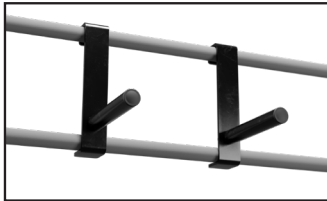

RECOMMENDED FLOOR SPACE 18' X 12' (5.5M X 4M)

INCLUDES:

TRIANGLE PULL UP BAR X1

DIP BAR X1

WIDE SHELF, 4' X6

ACCESSORIES

At Core Health & Fitness, we offer a complete line of accessories such as Plates, Dumbbells, Bars and more to make your XTC Rig member ready! Please contact your Core Health & Fitness associate to learn more about our XTC Rig and compatible accessories.

DUAL POST ATTACHMENTS

**DUAL POST
MOUNT LOCATIONS**

FLYING PULLUP BAR, 4'
SKU: 51-00246-60-KT
MOUNT: DUAL POST

TRIANGLE PULLUP BAR, 4'
SKU: 51-00252-60-KT
MOUNT: DUAL POST

ROCK GRIP PULLUP
SKU: 71-00229-60-KT
MOUNT: DOUBLE PULLUP BAR

NEUTRAL GRIP PULLUP
SKU: 71-00268-60-KT
MOUNT: DOUBLE PULLUP BAR

SQUAT STATION
SKU: 73-00120-60-KT
MOUNT: DUAL POST

MEGA GRIP PULLUP BAR, 4'
SKU: 51-00293-60-KT
MOUNT: MUSCLEUP/POST

MEGA GRIP PULLUP BAR, 6'
SKU: 51-00314-60-KT
MOUNT: MUSCLEUP/POST