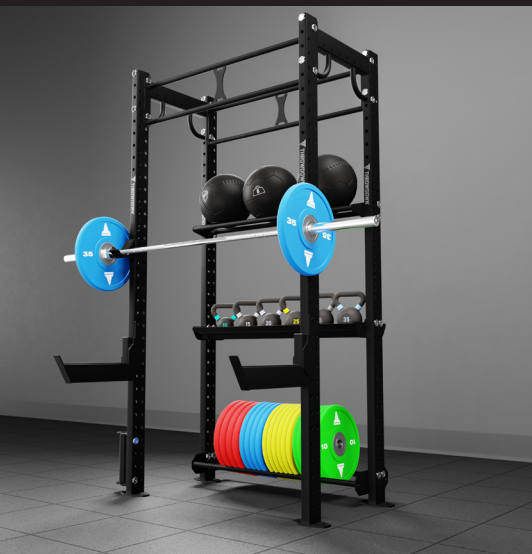

*ACCESSORIES NOT INCLUDED

THROWDOWN XTC™ COMPACT RIGS

XTC Compact Rigs are constructed with 2' or 4' cross member bars and are available in 4' or 8' lengths. These freestanding rigs create a compact functional footprint ideal for hospitality, multi-family housing, boutique studios, flexibility zones or anywhere you need additional organization and storage.

RECOMMENDED FLOOR SPACE 14' X 12' (4.5M X 4M)

INCLUDES:

BALL SHELF, 4' X1

BAR STORAGE X1

PLATE STORAGE, 4' X1

SQUAT STATION X1

WIDE SHELF, 4' X1

XTC 4x4 COMPACT 9-XTC-404C-60THD

RECOMMENDED FLOOR SPACE 14' X 14' (4.5M X 4.5M)

INCLUDES:

BALL SHELF, 4' X1

BAR STORAGE X1

PLATE STORAGE, 4' X1

SQUAT STATION X1

WIDE SHELF, 4' X2

XTC 2x8 COMPACT 9-XTC-208C-60THD

RECOMMENDED FLOOR SPACE 18' X 12' (5.5M X 4M)

INCLUDES:

TRIANGLE PULL UP BAR X1

DIP BAR X1

WIDE SHELF, 4' X6

ACCESSORIES

At Core Health & Fitness, we offer a complete line of accessories such as Plates, Dumbbells, Bars and more to make your XTC Rig member ready! Please contact your Core Health & Fitness associate to learn more about our XTC Rig and compatible accessories.