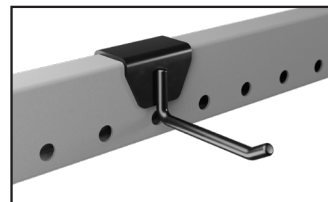

CROSSMEMBER EXTENSION
SKU: 52-00144-60-KT
MOUNT: POST

MUSCLE UP ATTACHMENT
SKU: 52-00122-60-KT
MOUNT: DUAL POST

TARGET
SKU: 72-00133-29THD-KT
MOUNT: POST

CROSSMEMBER ATTACHMENTS

**CROSSMEMBER
MOUNT LOCATIONS**

TARGET
SKU: 72-00133-29THD-KT
MOUNT: CROSSMEMBER

STORAGE PIN
SKU: 52-00139-60-KT
MOUNT: CROSSMEMBER

Core Health & Fitness is more than gym equipment, we offer innovative solutions for all your facility needs. This is why we've brought together five of the most recognizable fitness brands to ensure our customers can offer their members authentic fitness experiences. Whether working with us directly or through our partners and distributors worldwide, we provide the highest quality equipment backed by a service and support team that will always go the extra mile to get you what you need, when you need it. Partner with us and see how our Core Values motivate our every decision.