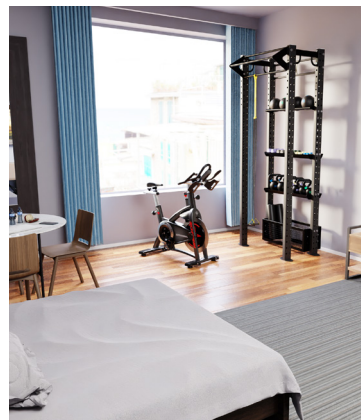

BIG OPPORTUNITIES IN SMALL SPACES

The XTC Compact Rigs brings functional training to small spaces, providing members and guests an opportunity to change it up no matter where they are in their fitness journey.