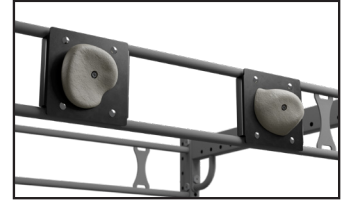

*ACCESSORIES NOT INCLUDED

THROWDOWN XTC™ COMPACT RIGS

XTC Compact Rigs are constructed with 2' or 4' cross member bars and are available in 4' or 8' lengths. These freestanding rigs create a compact functional footprint ideal for hospitality, multi-family housing, boutique studios, flexibility zones or anywhere you need additional organization and storage.

RECOMMENDED FLOOR SPACE 18' X 12' (5.5M X 4M)

INCLUDES:

TRIANGLE PULL UP BAR X1

DIP BAR X1

WIDE SHELF, 4' X6

ACCESSORIES

At Core Health & Fitness, we offer a complete line of accessories such as Plates, Dumbbells, Bars and more to make your XTC Rig member ready! Please contact your Core Health & Fitness associate to learn more about our XTC Rig and compatible accessories.

DUAL POST ATTACHMENTS

**DUAL POST
MOUNT LOCATIONS**

FLYING PULLUP BAR, 4'
SKU: 51-00246-60-KT
MOUNT: DUAL POST

TRIANGLE PULLUP BAR, 4'
SKU: 51-00252-60-KT
MOUNT: DUAL POST

ROCK GRIP PULLUP
SKU: 71-00229-60-KT
MOUNT: DOUBLE PULLUP BAR

NEUTRAL GRIP PULLUP
SKU: 71-00268-60-KT
MOUNT: DOUBLE PULLUP BAR

SQUAT STATION
SKU: 73-00120-60-KT
MOUNT: DUAL POST

MEGA GRIP PULLUP BAR, 4'
SKU: 51-00293-60-KT
MOUNT: MUSCLEUP/POST

MEGA GRIP PULLUP BAR, 6'
SKU: 51-00314-60-KT
MOUNT: MUSCLEUP/POST