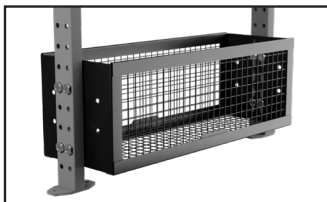

WIDE SHELF, 6'
SKU: 52-00125-60-KT
MOUNT: DUAL POST

BALL SHELF, 4'
SKU: 71-00271-60-KT
MOUNT: DUAL POST

KETTLEBELL SHELF, 4'
SKU: 73-00122-60-KT
MOUNT: DUAL POST

PLATE STORAGE, 4'
SKU: 71-00363-60-KT
MOUNT: DUAL POST