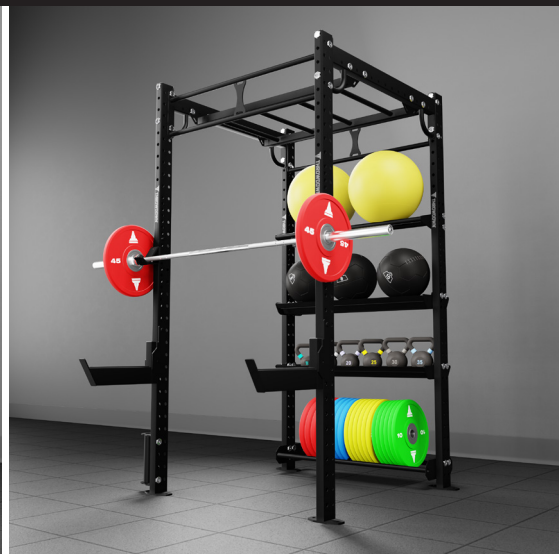

RECOMMENDED FLOOR SPACE 14' X 14' (4.5M X 4.5M)

INCLUDES:

BALL SHELF, 4' X1

BAR STORAGE X1

PLATE STORAGE, 4' X1

SQUAT STATION X1

WIDE SHELF, 4' X2

XTC 2x8 COMPACT 9-XTC-208C-60THD

RECOMMENDED FLOOR SPACE 18' X 12' (5.5M X 4M)

INCLUDES:

TRIANGLE PULL UP BAR X1

DIP BAR X1

WIDE SHELF, 4' X6

ACCESSORIES

At Core Health & Fitness, we offer a complete line of accessories such as Plates, Dumbbells, Bars and more to make your XTC Rig member ready! Please contact your Core Health & Fitness associate to learn more about our XTC Rig and compatible accessories.