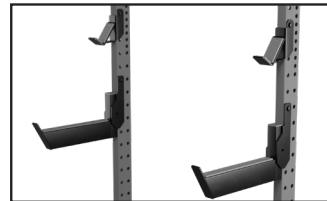

RECOMMENDED FLOOR SPACE 18' X 12' (5.5M X 4M)

INCLUDES:

TRIANGLE PULL UP BAR X1

DIP BAR X1

WIDE SHELF, 4' X6

ACCESSORIES

At Core Health & Fitness, we offer a complete line of accessories such as Plates, Dumbbells, Bars and more to make your XTC Rig member ready! Please contact your Core Health & Fitness associate to learn more about our XTC Rig and compatible accessories.

DUAL POST ATTACHMENTS

**DUAL POST
MOUNT LOCATIONS**

FLYING PULLUP BAR, 4'
SKU: 51-00246-60-KT
MOUNT: DUAL POST

TRIANGLE PULLUP BAR, 4'
SKU: 51-00252-60-KT
MOUNT: DUAL POST

ROCK GRIP PULLUP
SKU: 71-00229-60-KT
MOUNT: DOUBLE PULLUP BAR

NEUTRAL GRIP PULLUP
SKU: 71-00268-60-KT
MOUNT: DOUBLE PULLUP BAR

SQUAT STATION
SKU: 73-00120-60-KT
MOUNT: DUAL POST

MEGA GRIP PULLUP BAR, 4'
SKU: 51-00293-60-KT
MOUNT: MUSCLEUP/POST

MEGA GRIP PULLUP BAR, 6'
SKU: 51-00314-60-KT
MOUNT: MUSCLEUP/POST