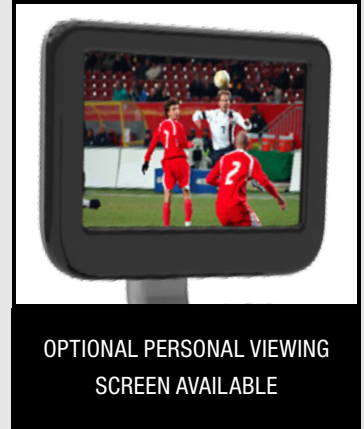

OPTIONAL PERSONAL VIEWING
SCREEN AVAILABLE

THE BRANDS MEMBERS ASK FOR BY NAME

Core Health & Fitness is the world's largest marketer and distributor of commercial fitness solutions, offering **top brands for every category**. Our purpose is to **innovate** by sharing our **passion for fitness performance**. To learn more about our portfolio of brands and fitness products visit: corehealthandfitness.com

CORE
HEALTH & FITNESS

©2019 Core Health & Fitness LLC. All rights reserved. Star Trac, the Star Trac logo and StairMaster are registered trademarks of Core Health & Fitness, LLC. Schwinn and Nautilus are registered trademarks of Nautilus Inc. used under license to Core Health & Fitness LLC.