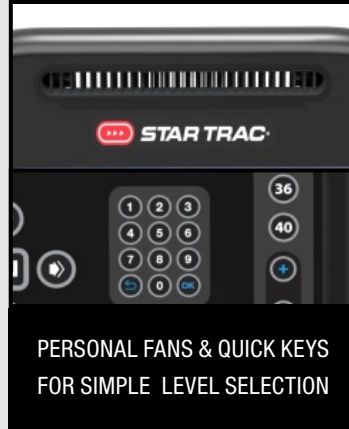

CONSOLE FEATURES

PERSONAL FANS & QUICK KEYS
FOR SIMPLE LEVEL SELECTION