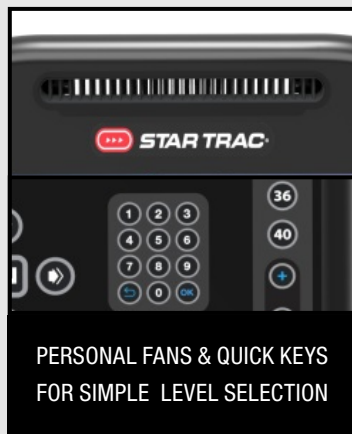

CONSOLE FEATURES

PERSONAL FANS & QUICK KEYS
FOR SIMPLE LEVEL SELECTION