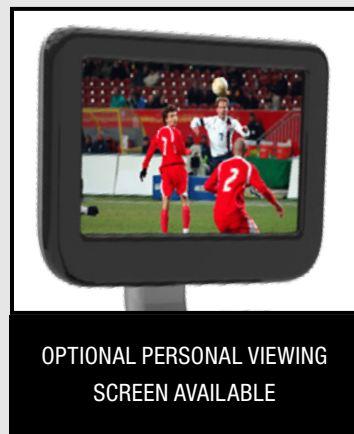

OPTIONAL PERSONAL VIEWING
SCREEN AVAILABLE

THE BRANDS MEMBERS ASK FOR BY NAME

Core Health & Fitness is the world's largest marketer and distributor of commercial fitness solutions, offering **top brands for every category**. Our purpose is to **innovate** by sharing our **passion for fitness performance**. To learn more about our portfolio of brands and fitness products visit: corehealthandfitness.com

CORE

HEALTH & FITNESS

©2019 Core Health & Fitness LLC. All rights reserved. Star Trac, the Star Trac logo and StairMaster are registered trademarks of Core Health & Fitness, LLC. Schwinn and Nautilus are registered trademarks of Nautilus Inc. used under license to Core Health & Fitness LLC.